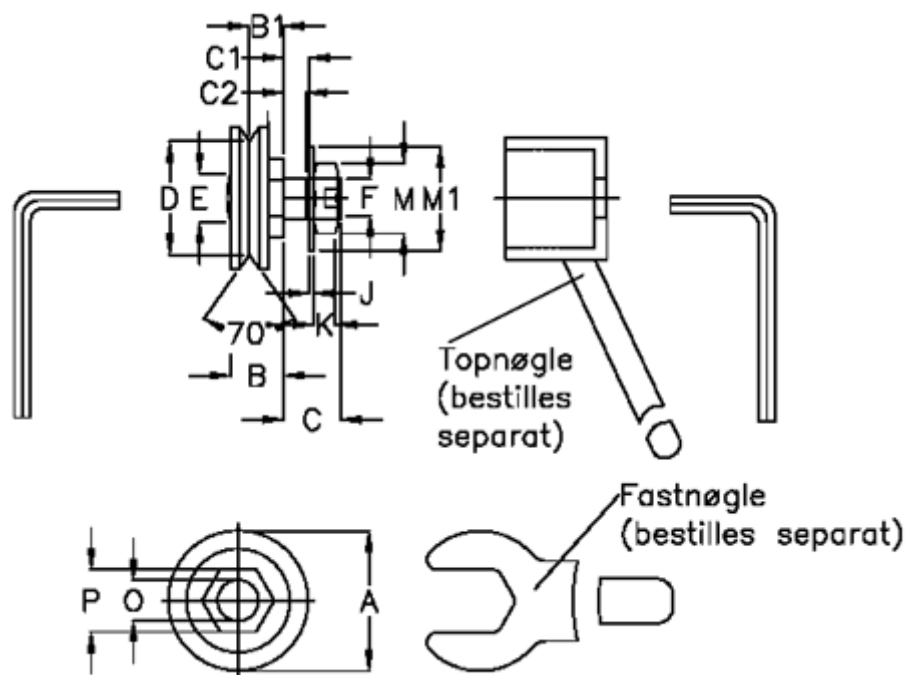

Article number: 0571510580

Description: Hepco GV3 bearing GSJ 580 C
Slimline With Short Stud

Measures

B = 22.8
B1 = 14.3
D = 46.08
E = 23.5
F = M14 x 1,5
G = 14
H = 1.5
I = 17.8

Weight kg/1000 = 0.280